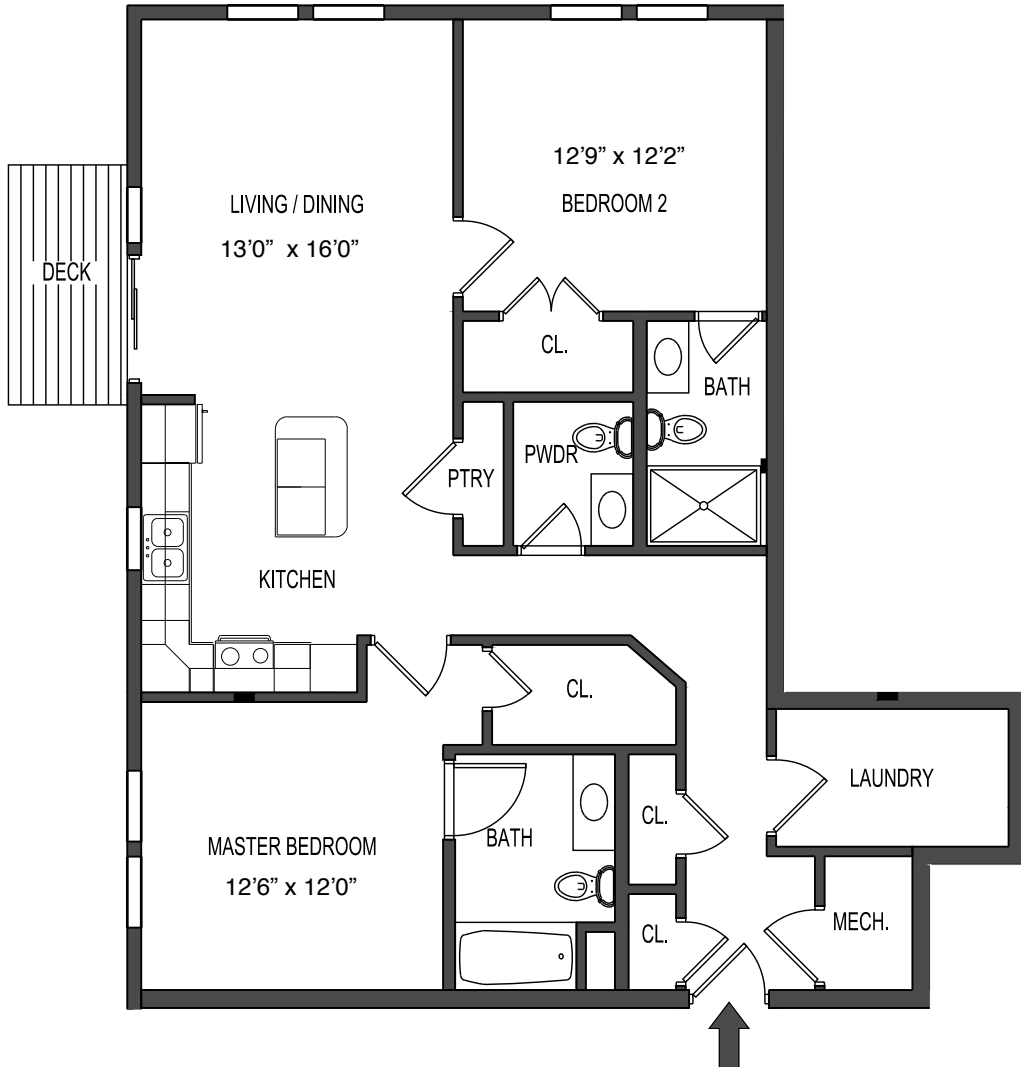

SPECIAL FEATURES

- Bedroom w/ Ceiling Fan
- Built-in Closet Shelving
- Large Deck
- Laundry Room
- Pantry
- Powder Room

BUILDING "1"
FIRST FLOOR
APT. #1110
TWO BEDROOMS
FLOOR AREA: 1,148 +/-