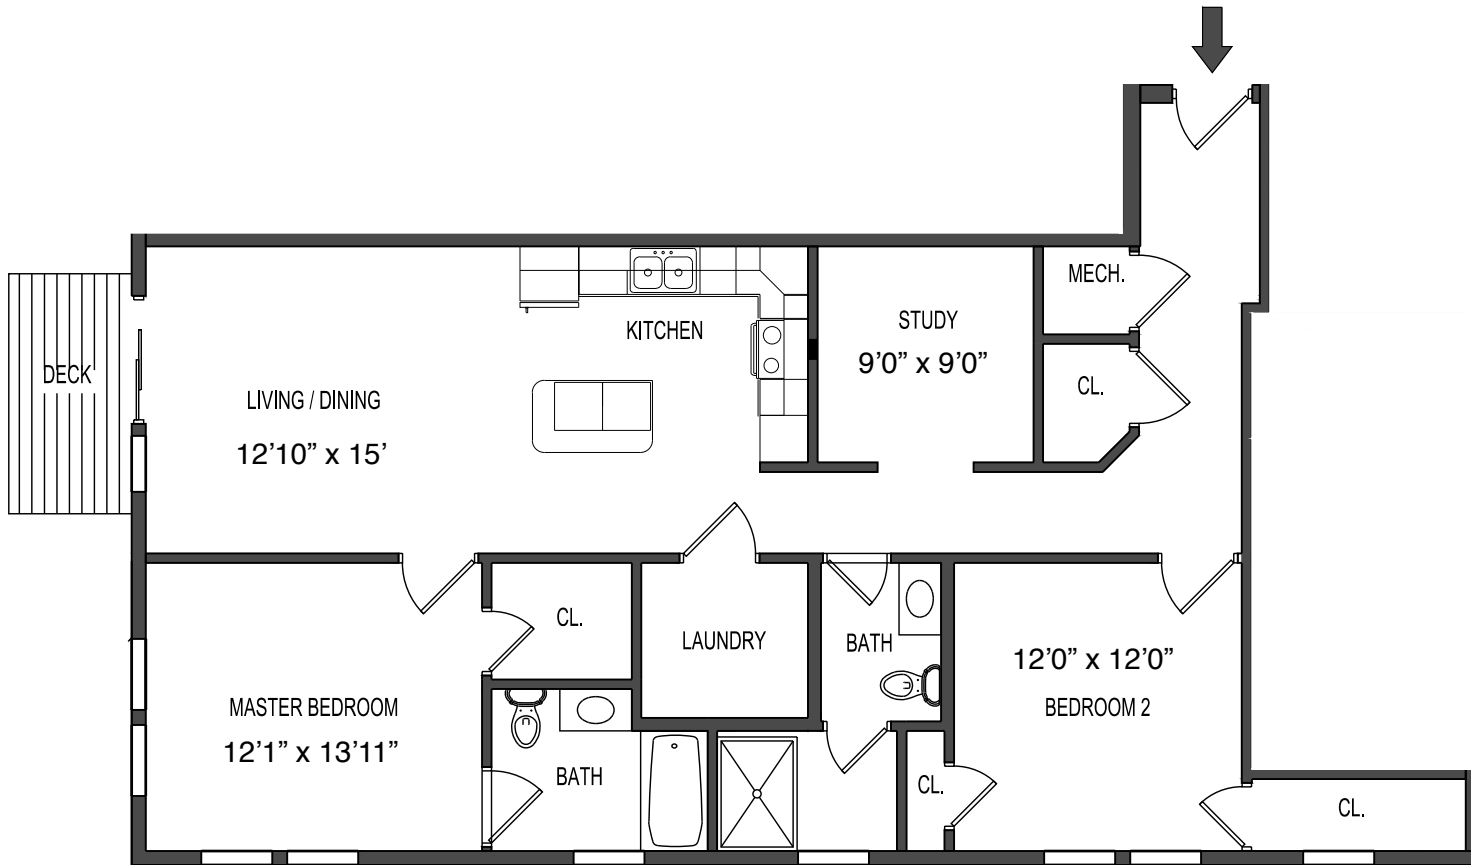

SPECIAL FEATURES

- Bedroom w/ Ceiling Fan
- Large Deck
- Laundry Room
- Pantry
- Powder Room
- Study/Office w/ Ceiling Fan

BUILDING "1"
SECOND FLOOR
APT. #1203
ONE BEDROOM
FLOOR AREA: 1,182+/-

87 HAWKES AVE