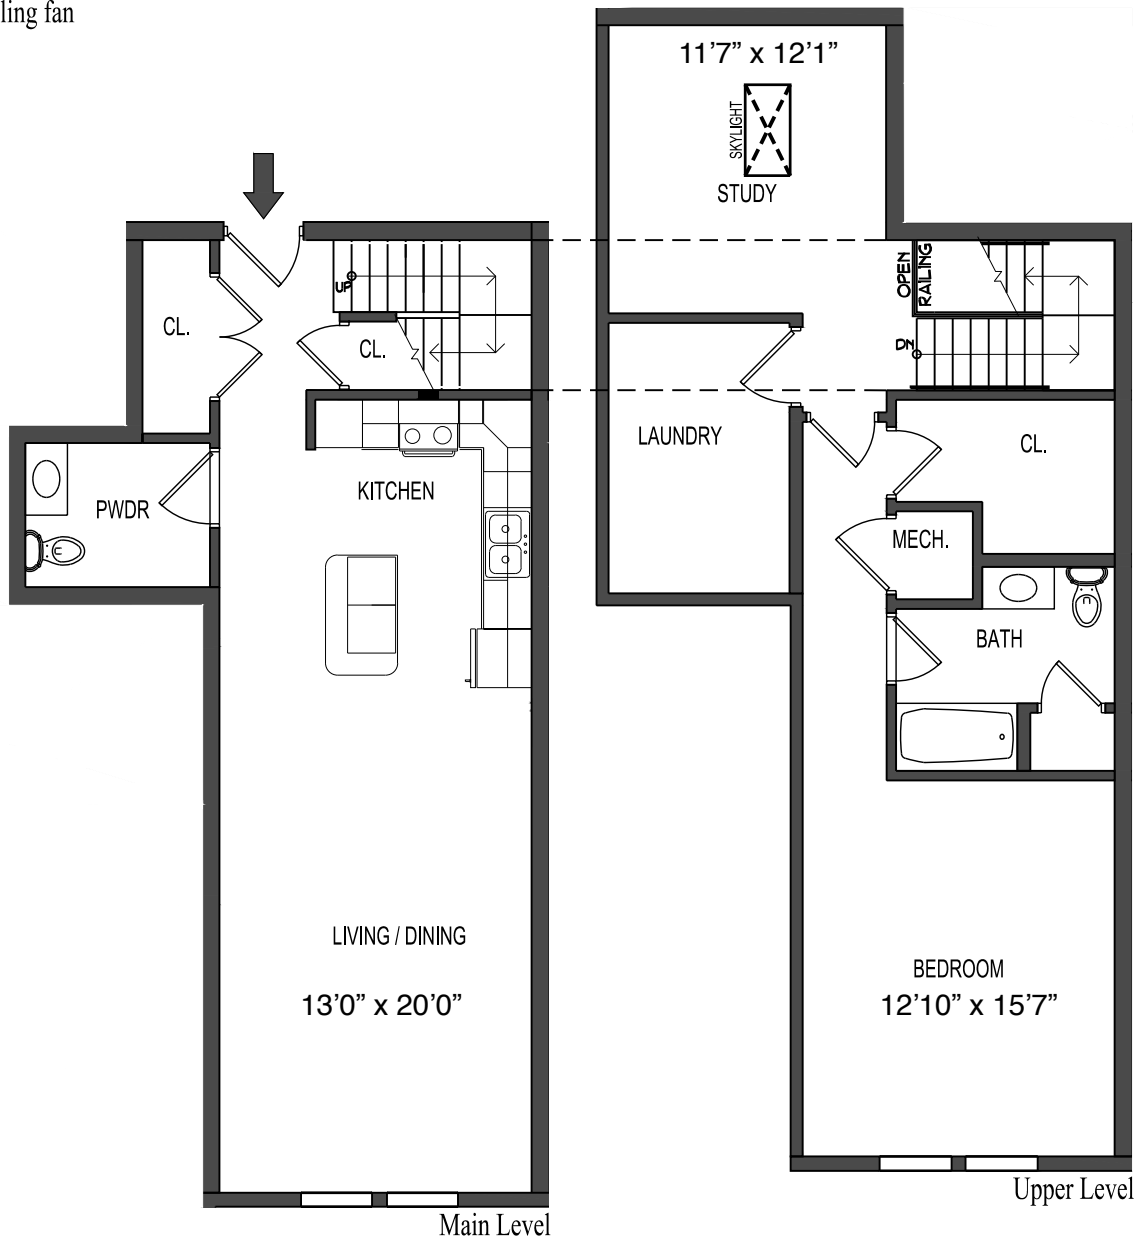

**SPECIAL FEATURES**

- Bedroom w/ Ceiling fan
- Laundry Room
- Pantry
- Powder Room
- Study/Office w/

BUILDING "1"  
 SECOND FLOOR  
 APT. #1205  
 ONE BEDROOM  
 1ST FLOOR AREA: 604+/-  
 2ND FLOOR AREA: 689+/-  
 TOTAL FLOOR AREA: 1,293+/-