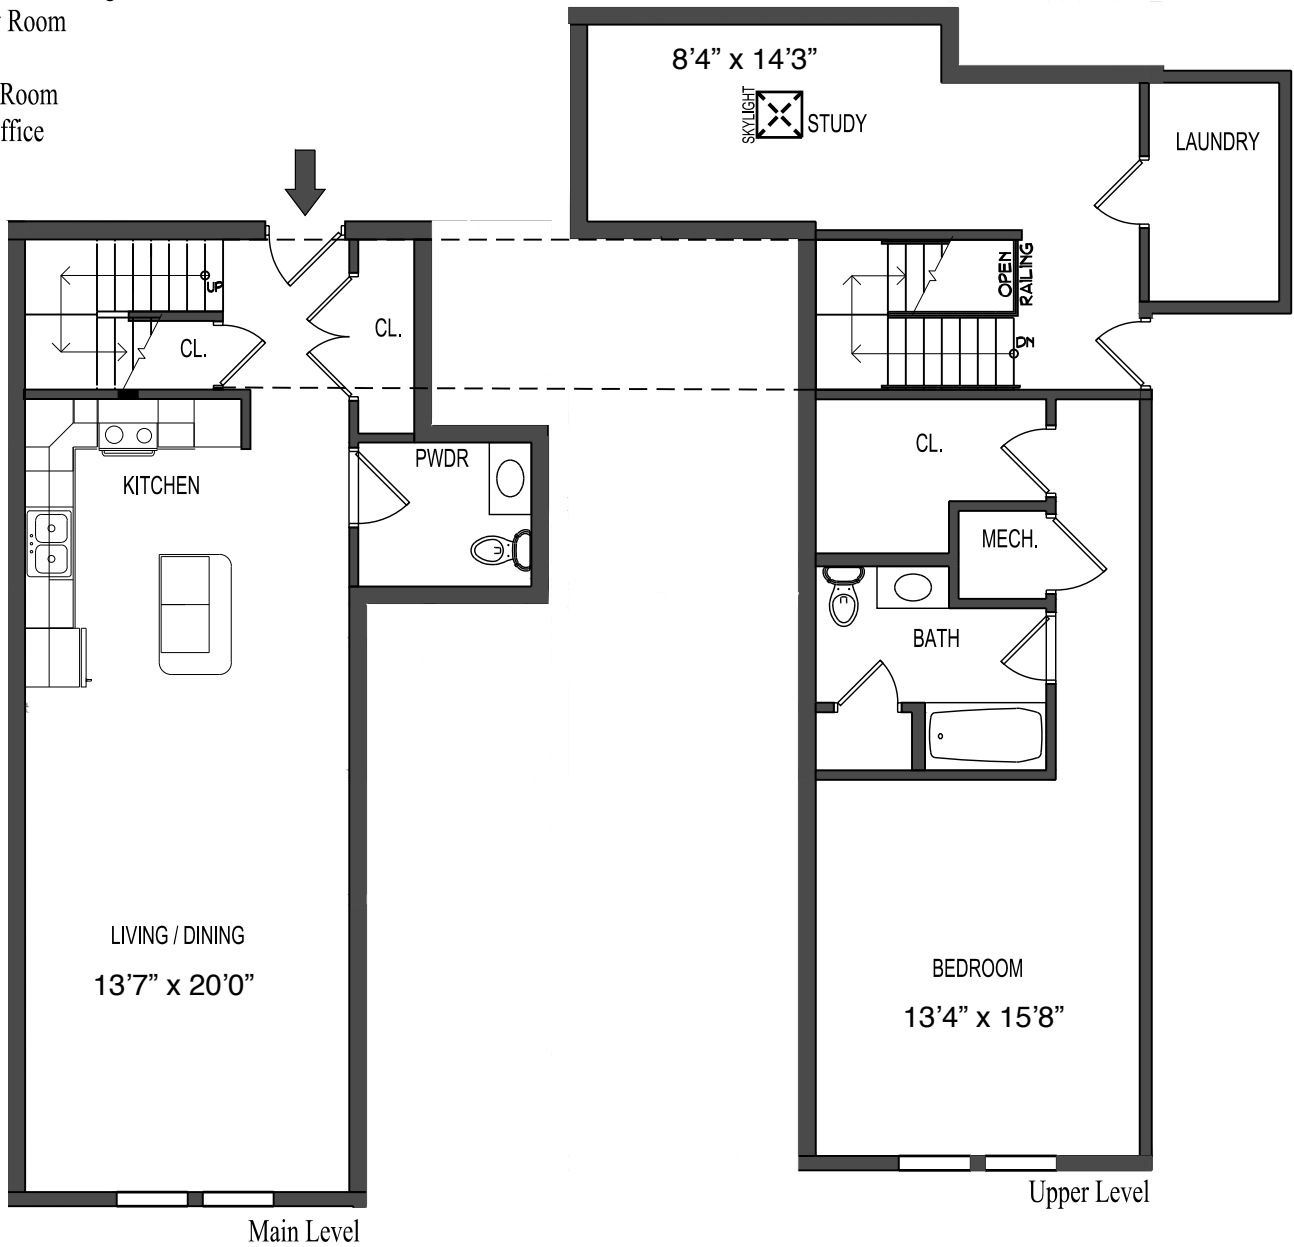

SPECIAL FEATURES

- Bedroom w/ Ceiling fan
- Laundry Room
- Pantry
- Powder Room
- Study/Office

BUILDING "1"
 SECOND FLOOR
 APT. #1206
 ONE BEDROOM
 1ST FLOOR AREA: 604+/-
 2ND FLOOR AREA: 713+/-
 TOTAL FLOOR AREA: 1,317+/-