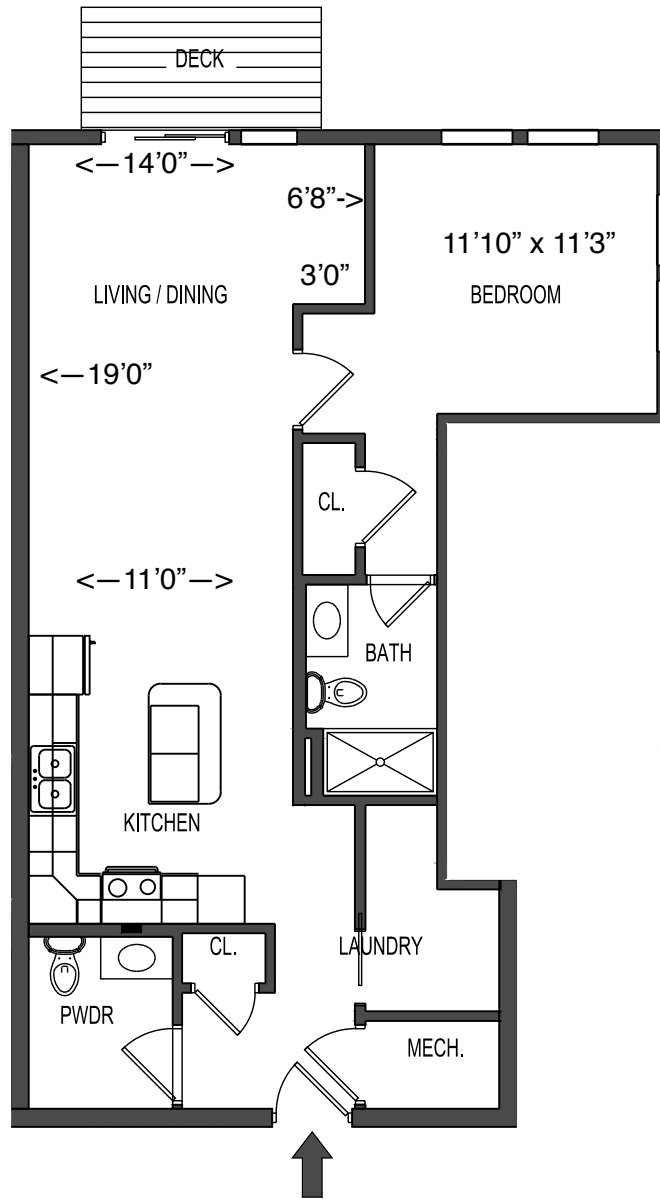

SPECIAL FEATURES

- Bedroom w/ Ceiling Fan
- Large Deck
- Laundry Room
- Pantry
- Powder Room

BUILDING "1"
SECOND FLOOR
APT. #1208
ONE BEDROOM
FLOOR AREA: 810+/-

87 HAWKES AVE