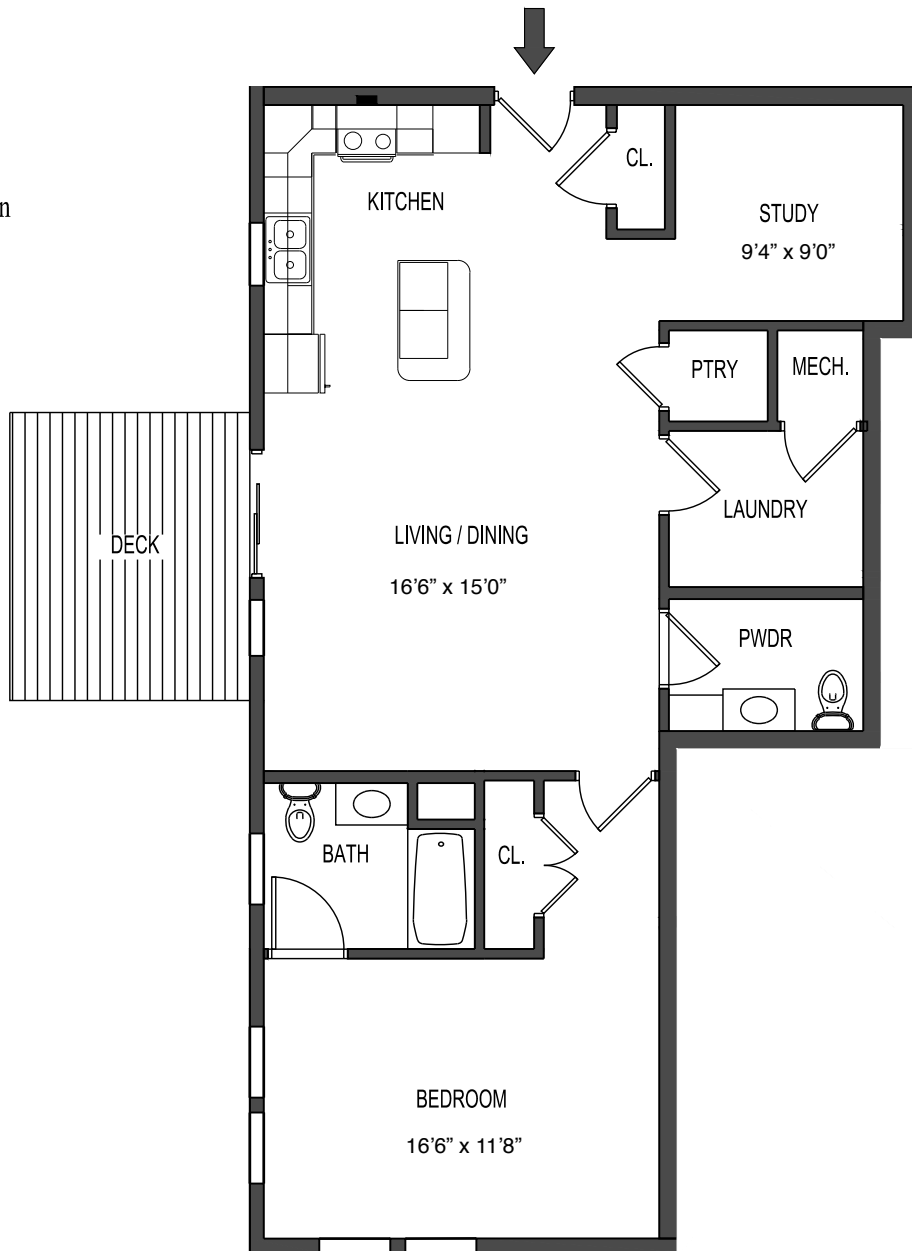

SPECIAL FEATURES

- Bedroom w/ Ceiling Fan
- Built-in Closet Shelving
- Large Deck
- Laundry Room
- Pantry
- Powder Room
- Study/Office w/ Ceiling Fan

BUILDING "1"
FIRST FLOOR
APT. #1101
ONE BEDROOM
FLOOR AREA: 975 +/-