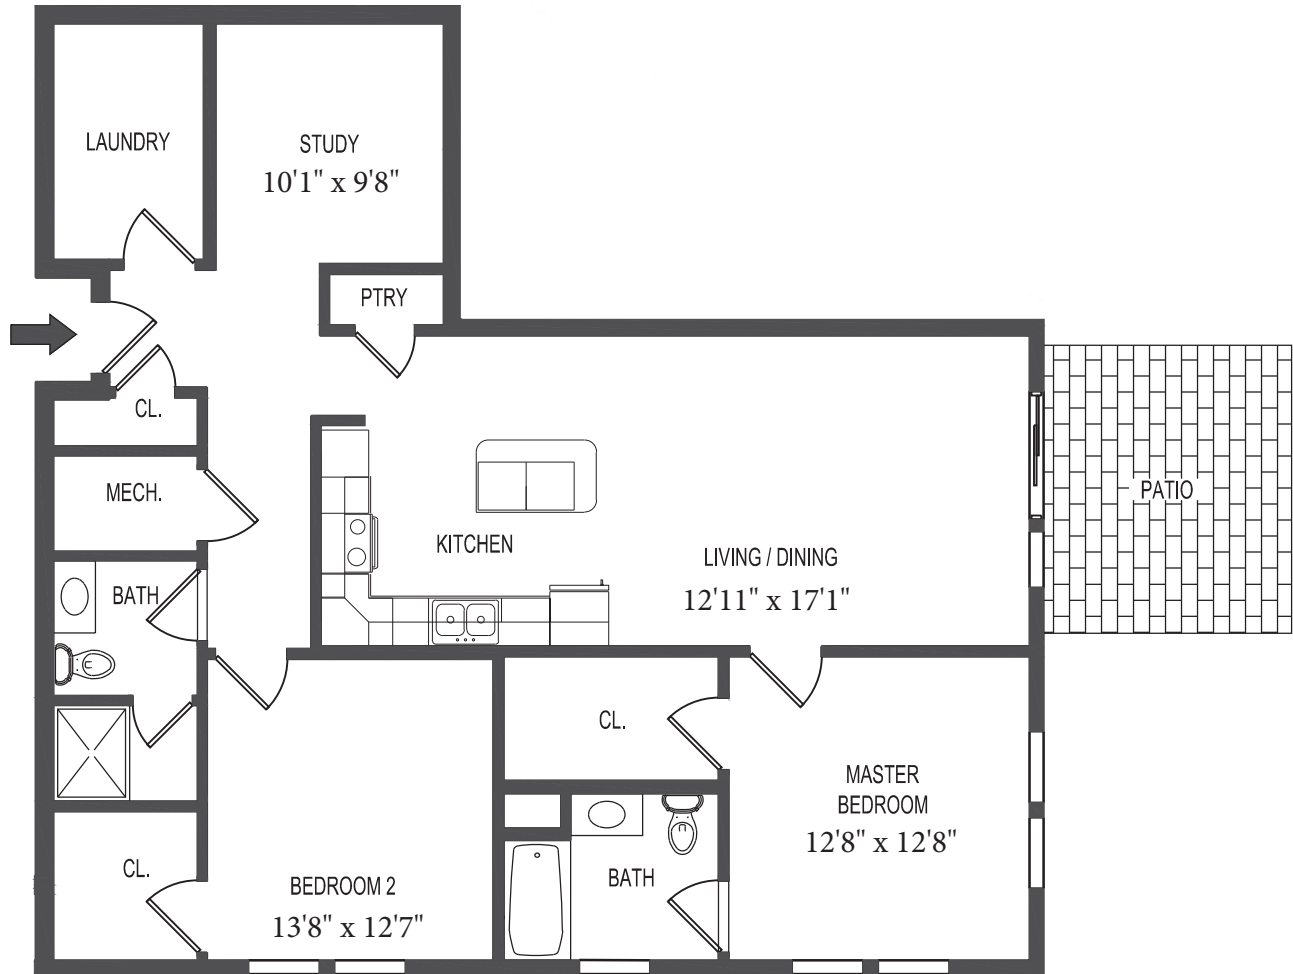

SPECIAL FEATURES

- Bedroom w/ Ceiling Fan
- Built-in Closet Shelving
- Large Patio
- Laundry Room
- Pantry
- Study/Office w/ Ceiling Fan

BUILDING "2"
FIRST FLOOR
APT. #2104
TWO BEDROOMS
FLOOR AREA: 1,255 +/-