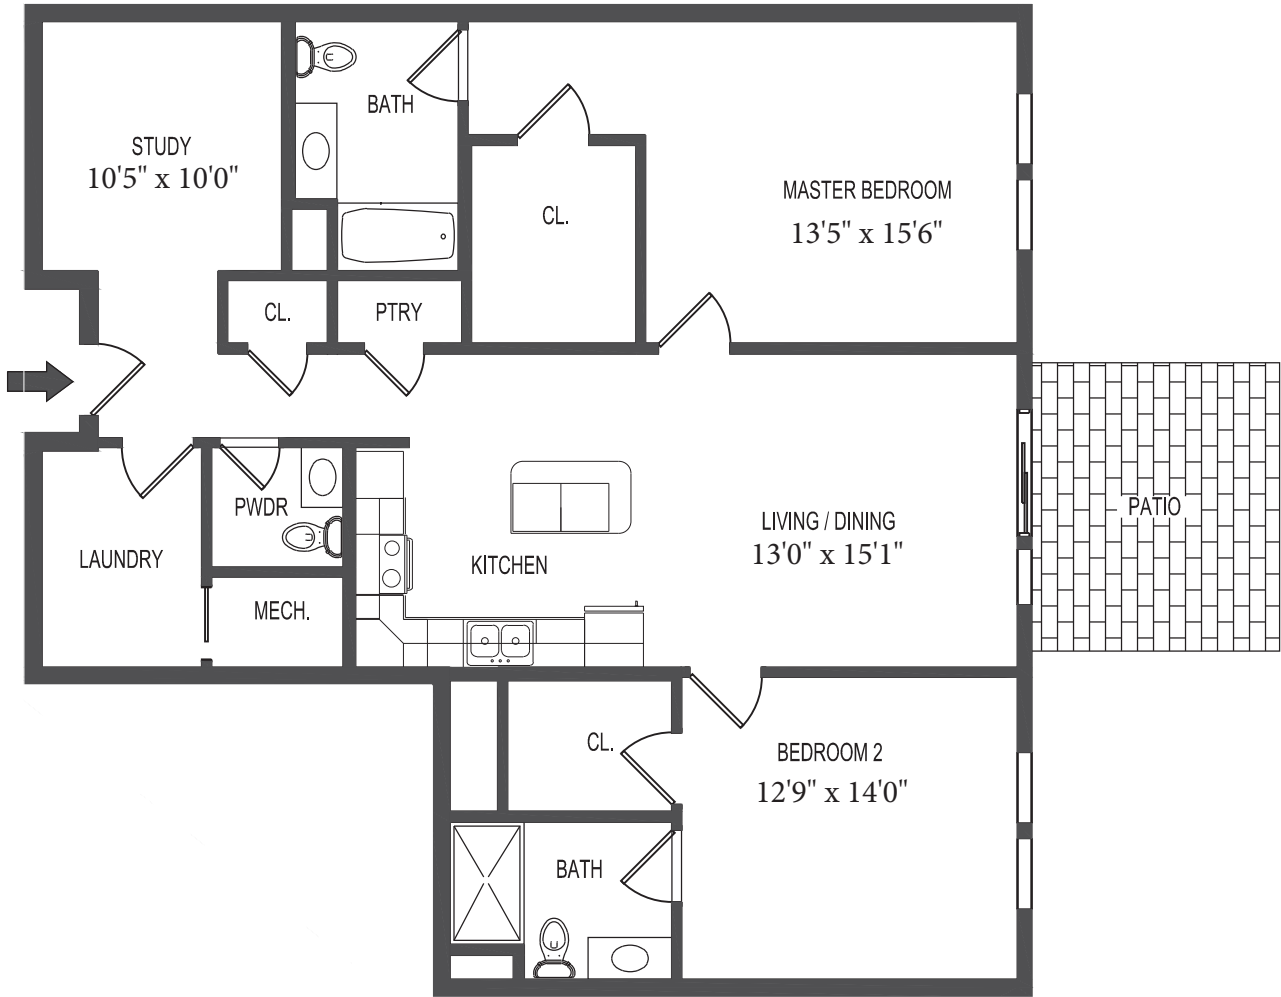

SPECIAL FEATURES

- Bedroom w/ Ceiling Fan
- 2nd Bedroom w/ Shower
- Built-in Closet Shelving
- Large Patio
- Laundry Room
- Pantry
- Powder Room
- Study/Office w/ Ceiling Fan

BUILDING "2"
FIRST FLOOR
APT. #2105
TWO BEDROOMS
FLOOR AREA: 1,384 +/-