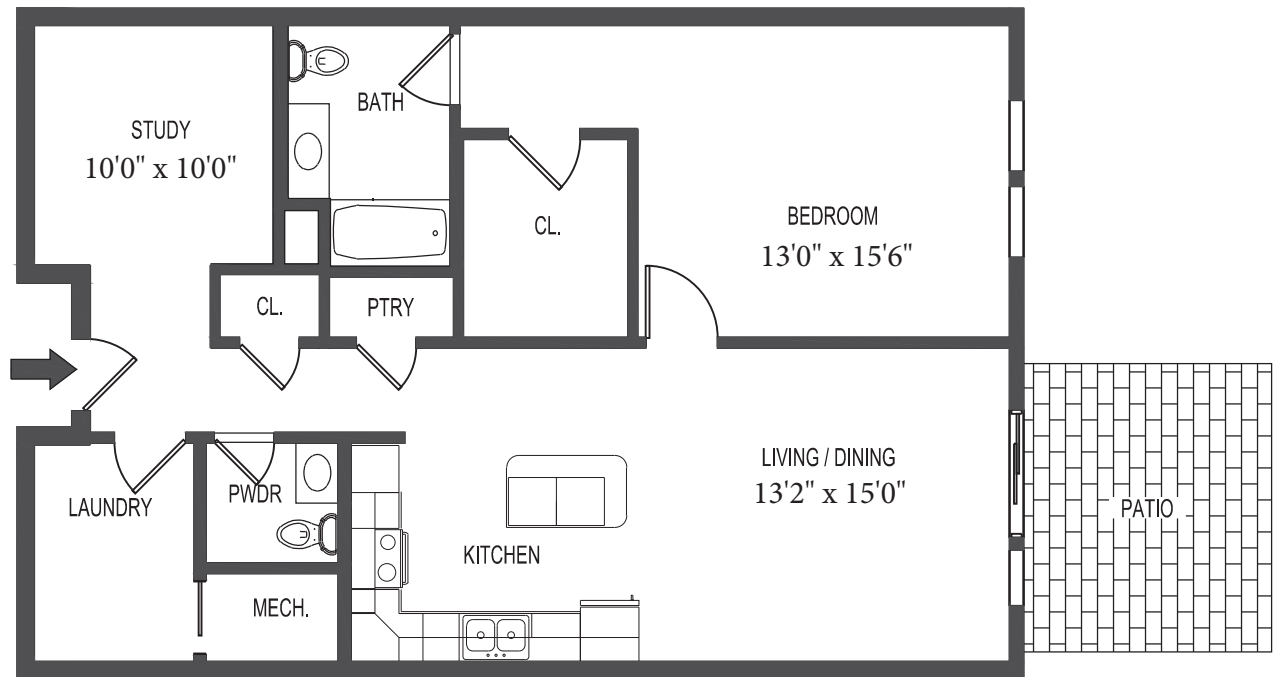

**SPECIAL FEATURES**

- Bedroom w/ Ceiling Fan
- Built-in Closet Shelving
- Large Patio
- Laundry Room
- Pantry
- Powder Room
- Study/Office w/ Ceiling Fan

BUILDING "2"  
FIRST FLOOR  
APT. #2107  
ONE BEDROOM  
FLOOR AREA: 1,060 +/-