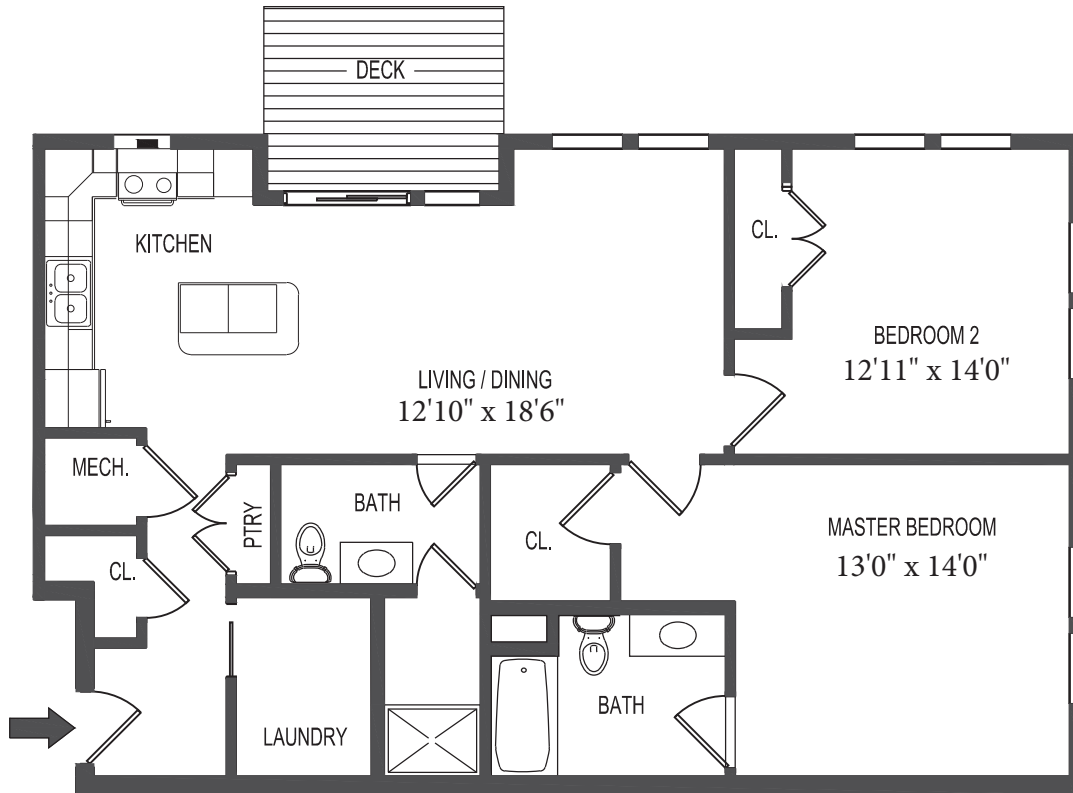

SPECIAL FEATURES

- Bedroom w/ Ceiling Fan
- Built-in Closet Shelving
- Large Deck
- Laundry Room
- Pantry
- Powder Room

BUILDING "2"
FIRST FLOOR
APT. #2108
TWO BEDROOMS
FLOOR AREA: 1,075 +/-

87 HAWKES AVE