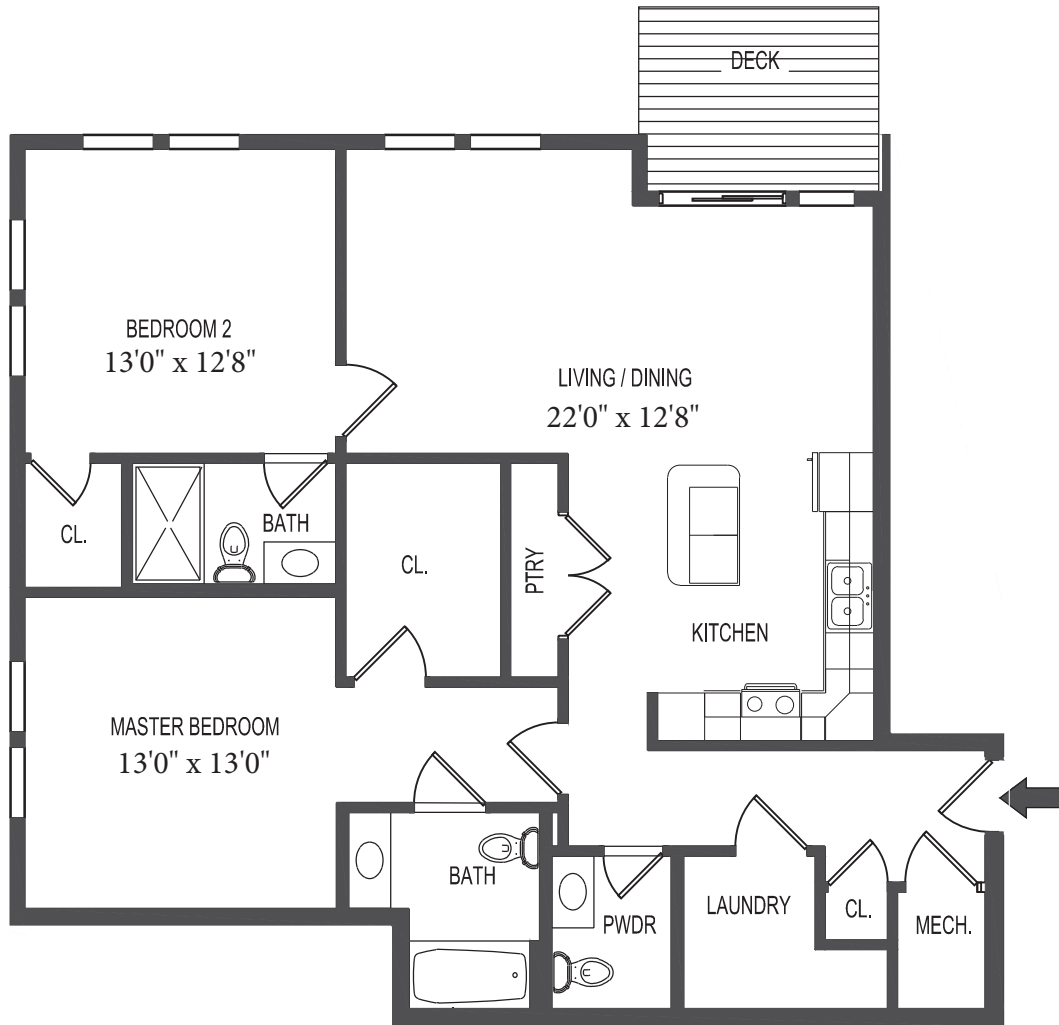

SPECIAL FEATURES

- Bedroom w/ Ceiling Fan
- Built-in Closet Shelving
- Large Deck
- Laundry Room
- Pantry
- Powder Room

BUILDING "2"
FIRST FLOOR
APT. #2109
TWO BEDROOMS
FLOOR AREA: 1,227 +/-

87 HAWKES AVE