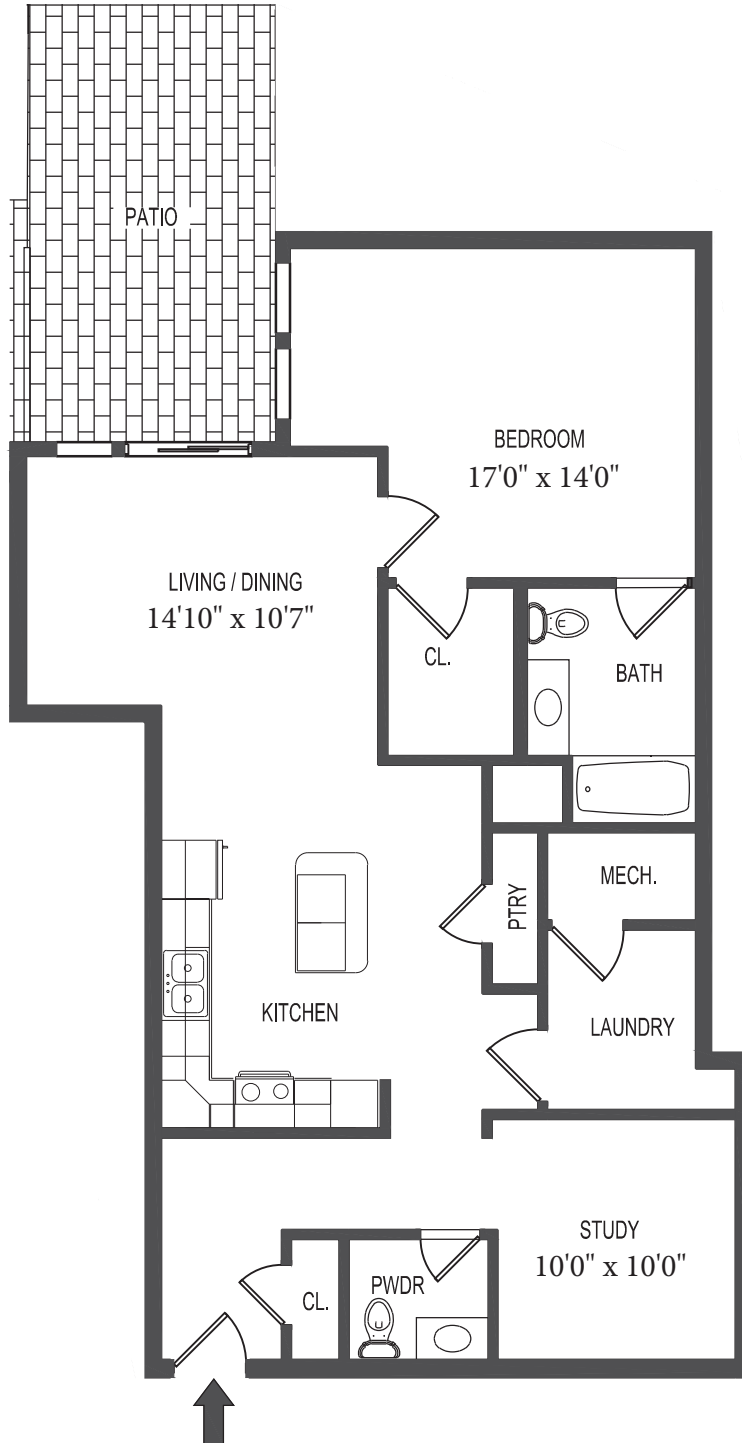

SPECIAL FEATURES

- Bedroom w/ Ceiling Fan
- Built-in Closet Shelving
- Large Patio
- Laundry Room
- Pantry
- Powder Room
- Study/Office w/ Ceiling Fan

BUILDING "2"
FIRST FLOOR
APT. #2111
ONE BEDROOM
FLOOR AREA: 1,063 +/-