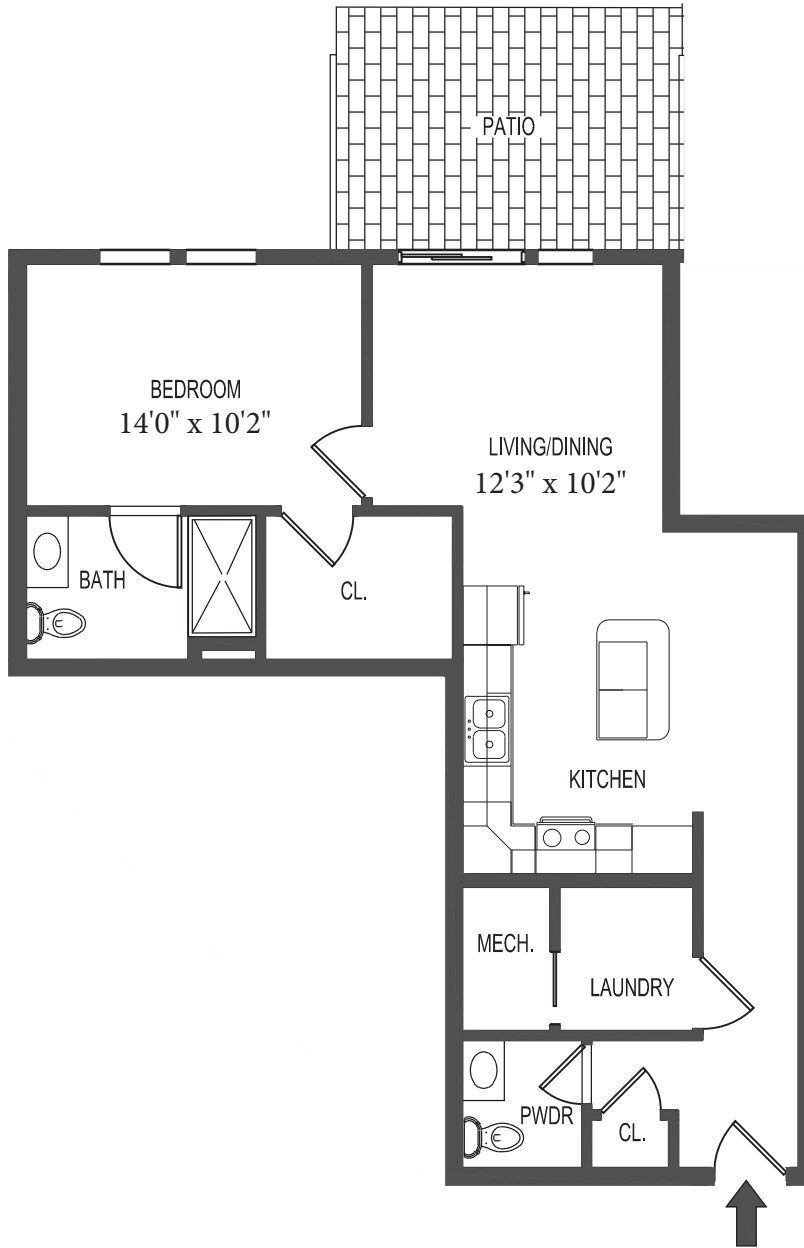

**SPECIAL FEATURES**

- Bedroom w/ Ceiling Fan
- Built-in Closet Shelving
- Large Patio
- Laundry Room
- Pantry
- Powder Room
- ADA Shower

BUILDING "2"  
FIRST FLOOR  
APT. #2112  
ONE BEDROOM  
FLOOR AREA: 764 +/-