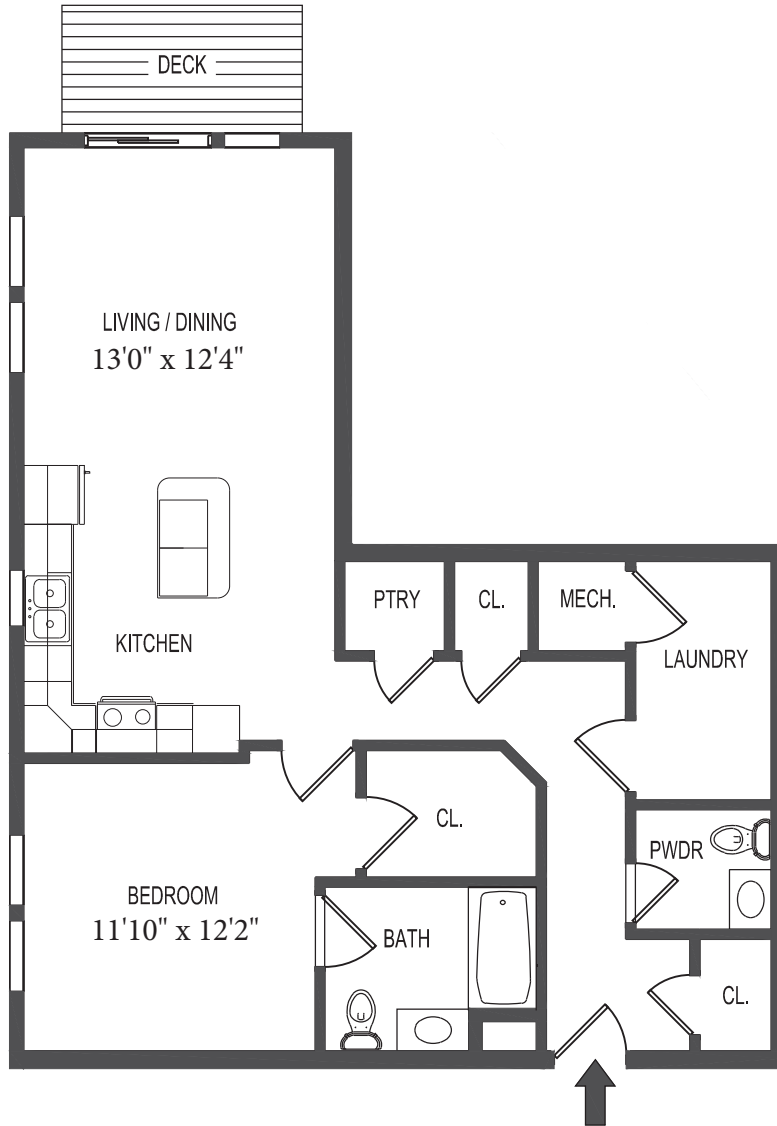

SPECIAL FEATURES

- Bedroom w/ Ceiling Fan
- Built-in Closet Shelving
- Large Deck
- Laundry Room
- Pantry
- Powder Room

BUILDING "2"
FIRST FLOOR
APT. #2113
ONE BEDROOM
FLOOR AREA: 860 +/-

87 HAWKES AVE