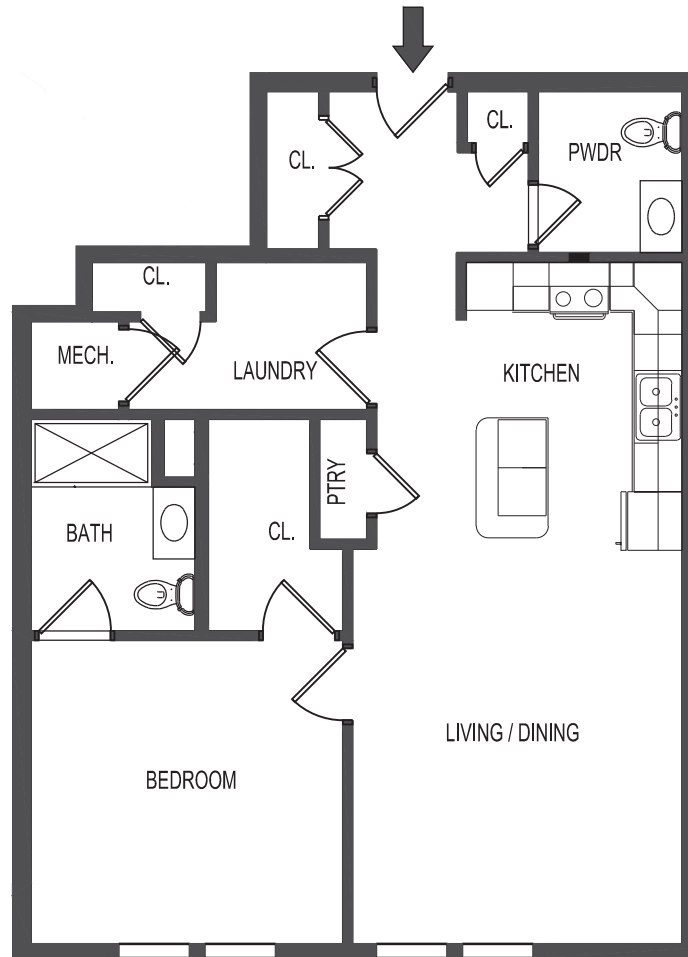

SPECIAL FEATURES

- Bedroom w/ Ceiling Fan
- Built-in Closet Shelving
- Laundry Room
- Pantry
- Powder Room

BUILDING "2"
SECOND FLOOR
APT. #2204
ONE BEDROOM
FLOOR AREA: 888 +/-

87 HAWKES AVE