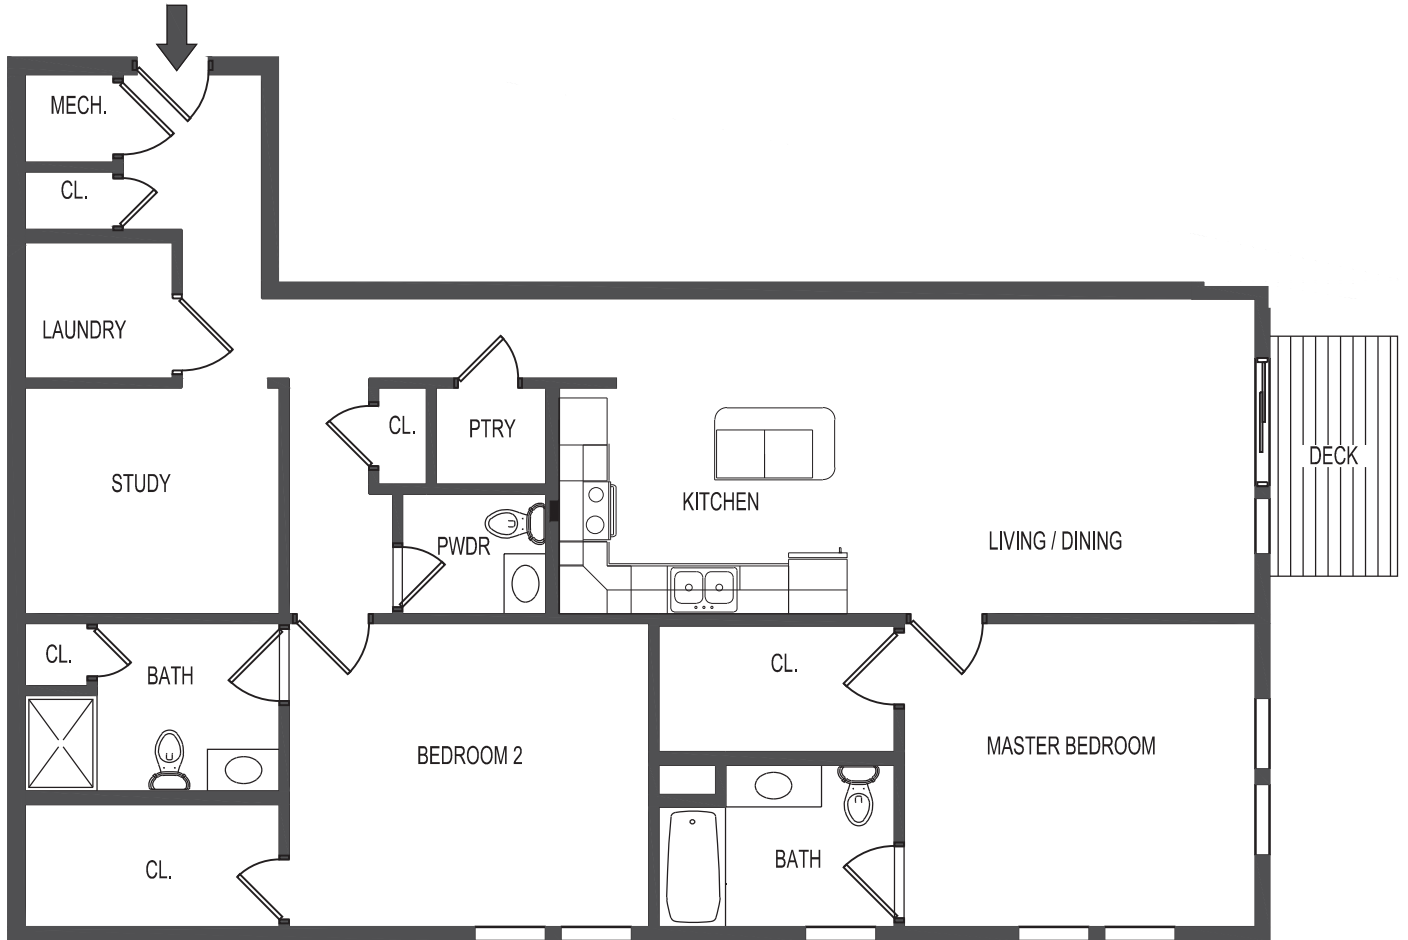

SPECIAL FEATURES

- Bedroom w/ Ceiling Fan
- 2nd Bedroom w/ Shower
- Built-in Closet Shelving
- Large Deck
- Laundry Room
- Pantry
- Powder Room
- Study/Office w/Ceiling Fan

BUILDING "2"
 SECOND FLOOR
 APT. #2205
 TWO BEDROOMS
 FLOOR AREA: 1,434 +/-