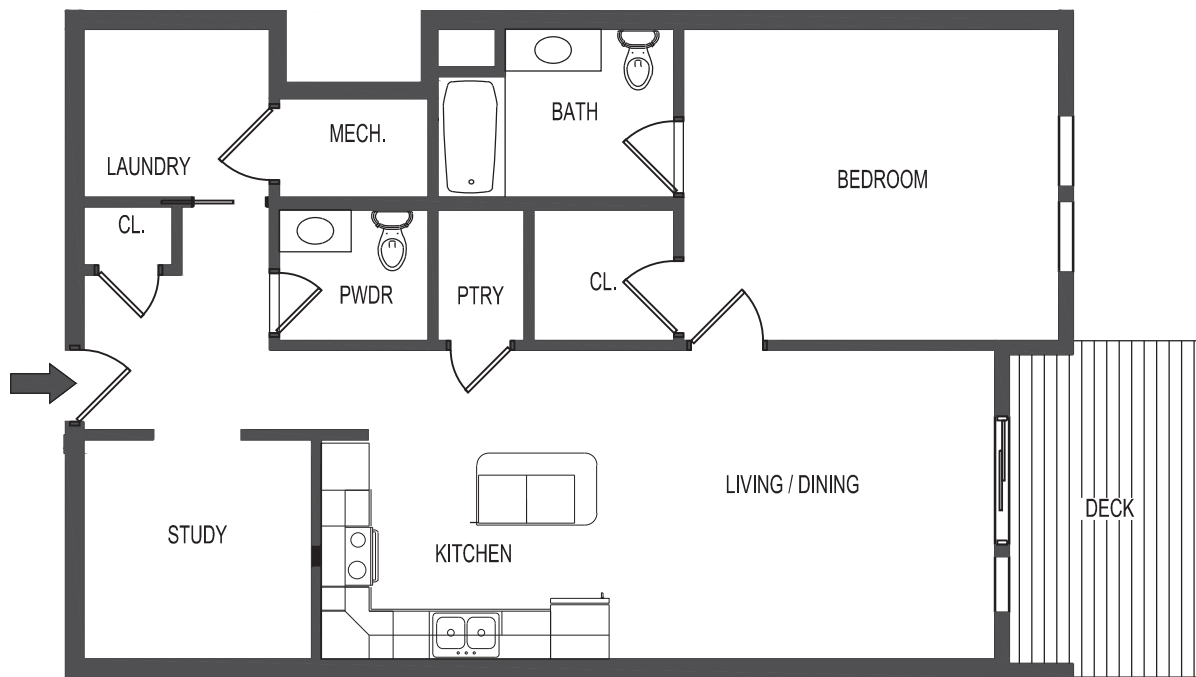

SPECIAL FEATURES

- Bedroom w/ Ceiling Fan
- Built-in Closet Shelving
- Large Deck
- Laundry Room
- Pantry
- Powder Room
- Study/Office w/Ceiling Fan

BUILDING "2"
SECOND FLOOR
APT. #2206
ONE BEDROOM
FLOOR AREA: 1,012 +/-