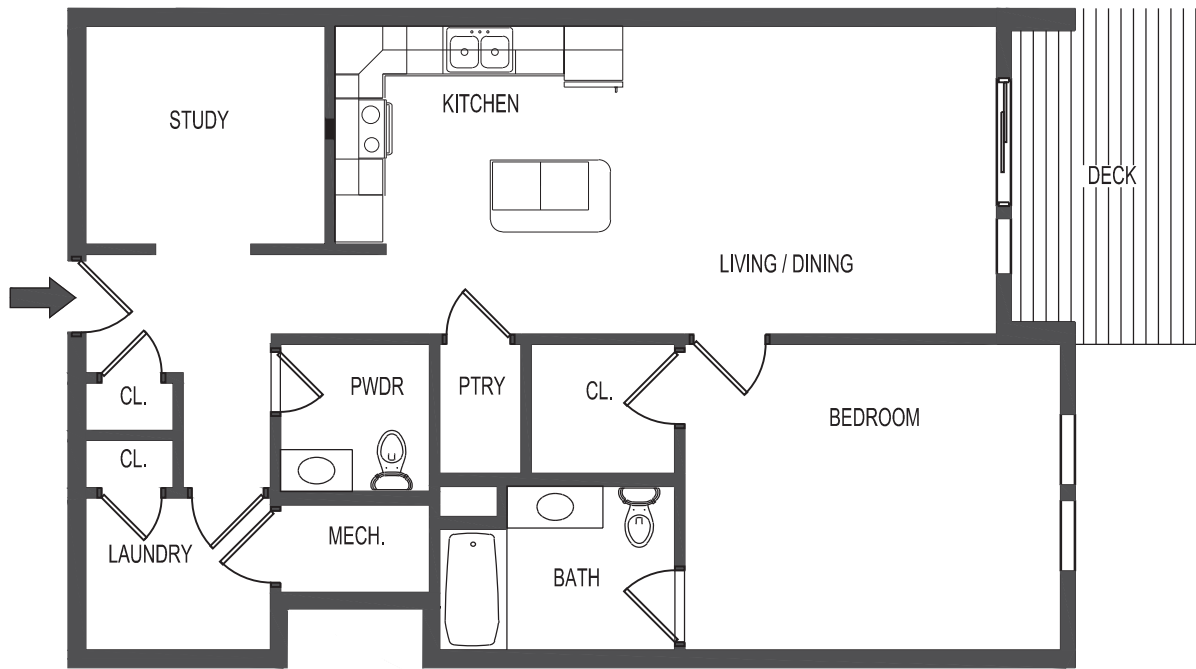

SPECIAL FEATURES

- Bedroom w/ Ceiling Fan
- Built-in Closet Shelving
- Large Deck
- Laundry Room
- Pantry
- Powder Room
- Study/Office w/Ceiling Fan

BUILDING "2"
SECOND FLOOR
APT. #2209
ONE BEDROOM
FLOOR AREA: 1,005 +/-