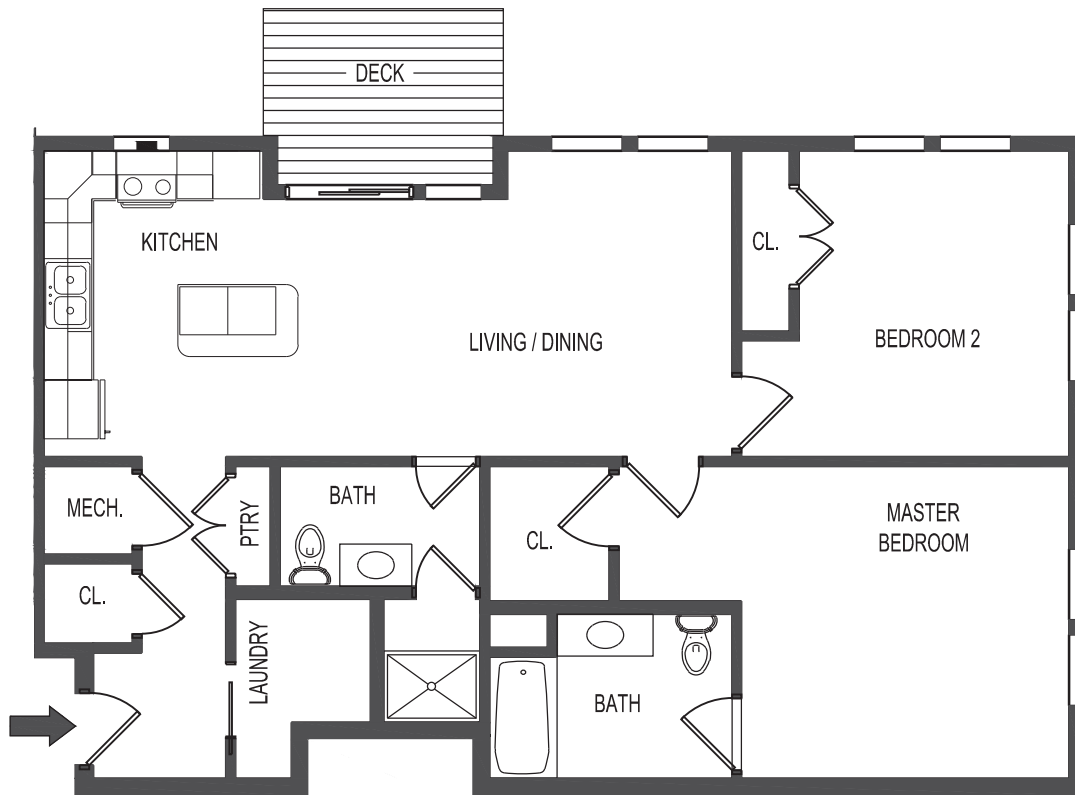

SPECIAL FEATURES

- Bedroom w/ Ceiling Fan
- Built-in Closet Shelving
- Large Deck
- Laundry Room
- Pantry
- 2 Full Bathrooms

BUILDING "2"
SECOND FLOOR
APT. #2211
TWO BEDROOMS
FLOOR AREA: 1,065 +/-

87 HAWKES AVE