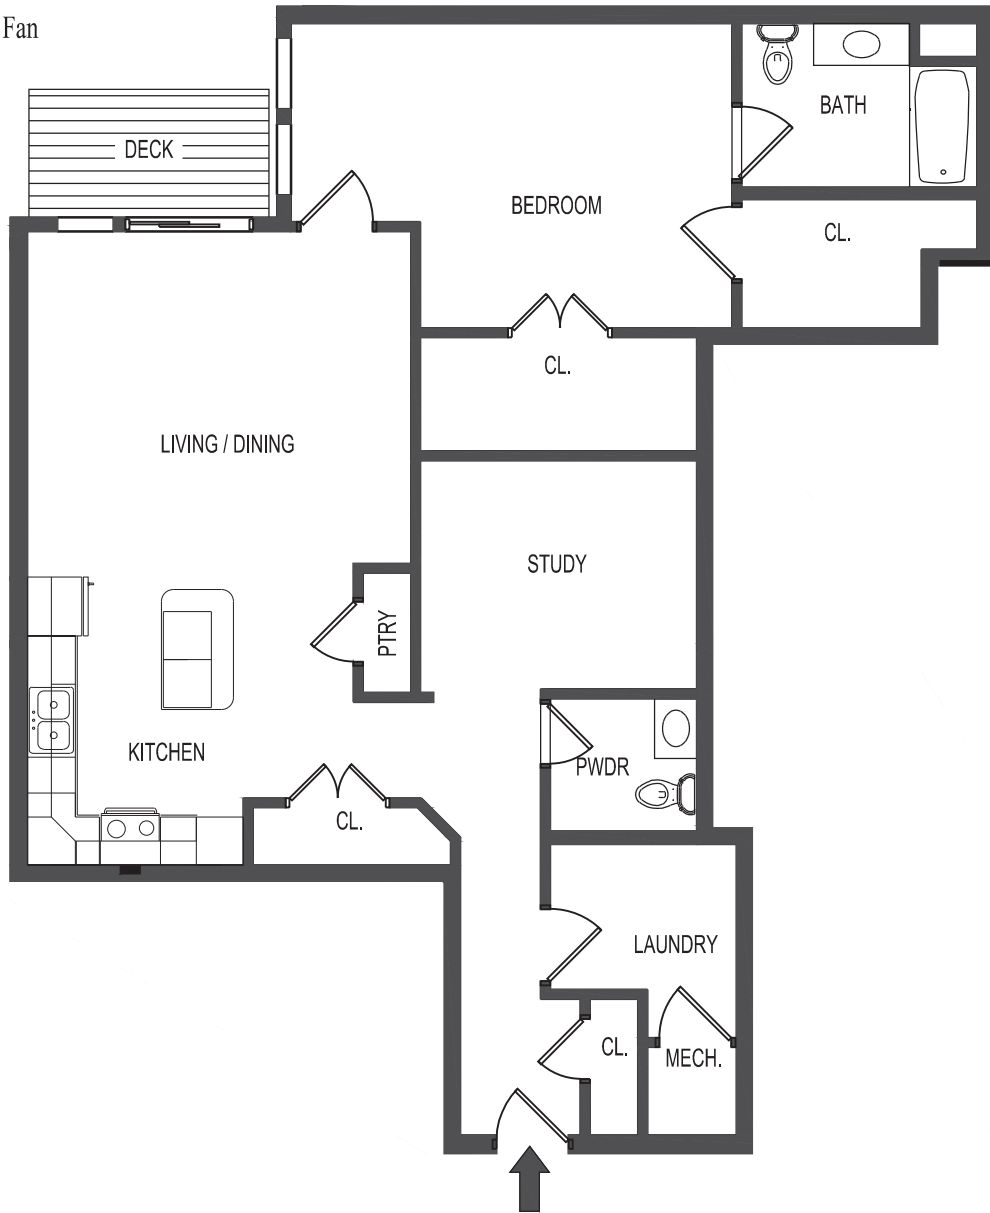

SPECIAL FEATURES

- Bedroom w/ Ceiling Fan
- Built-in Closet Shelving
- Large Deck
- Laundry Room
- Pantry
- Powder Room
- Study/Office w/Ceiling Fan

BUILDING "2"
SECOND FLOOR
APT. #2214
ONE BEDROOM
FLOOR AREA: 1,154 +/-