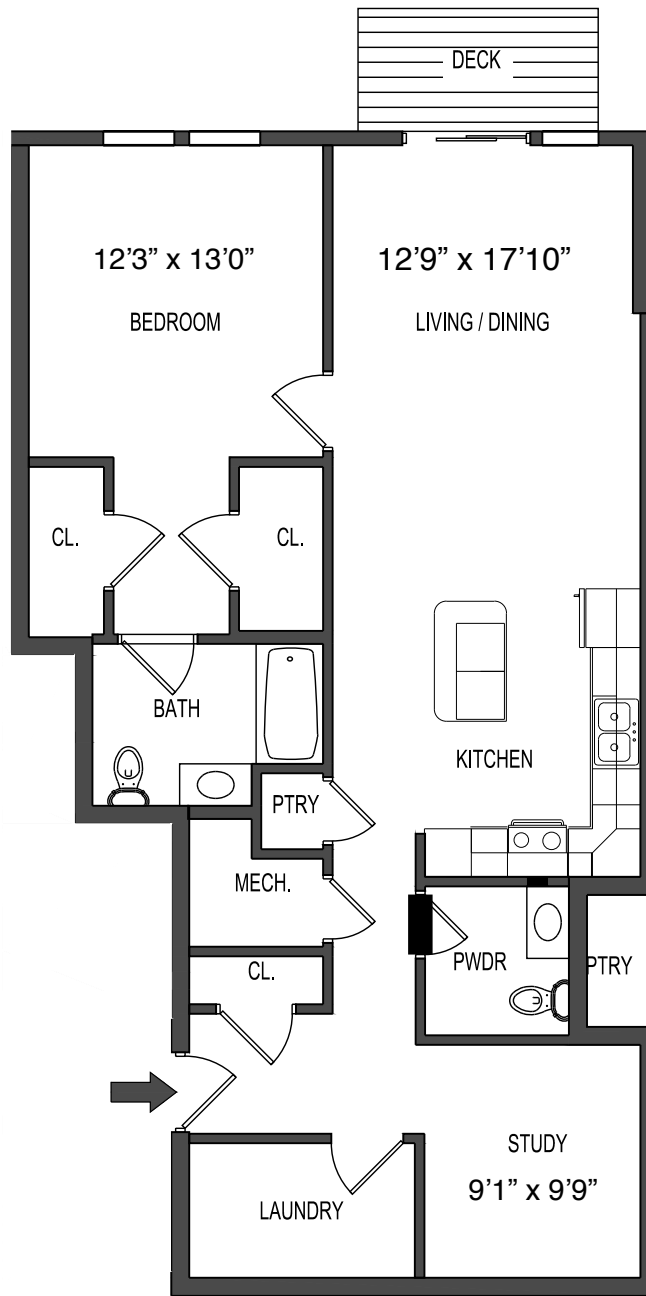

**SPECIAL FEATURES**

- Bedroom w/ Ceiling Fan
- His & Her Closets
- Large Deck
- Laundry Room
- Pantry
- Powder Room
- Study/Office w/ Ceiling Fan

BUILDING "1"  
SECOND FLOOR  
APT. #1212  
ONE BEDROOM  
1ST FLOOR AREA: 1,032+/-