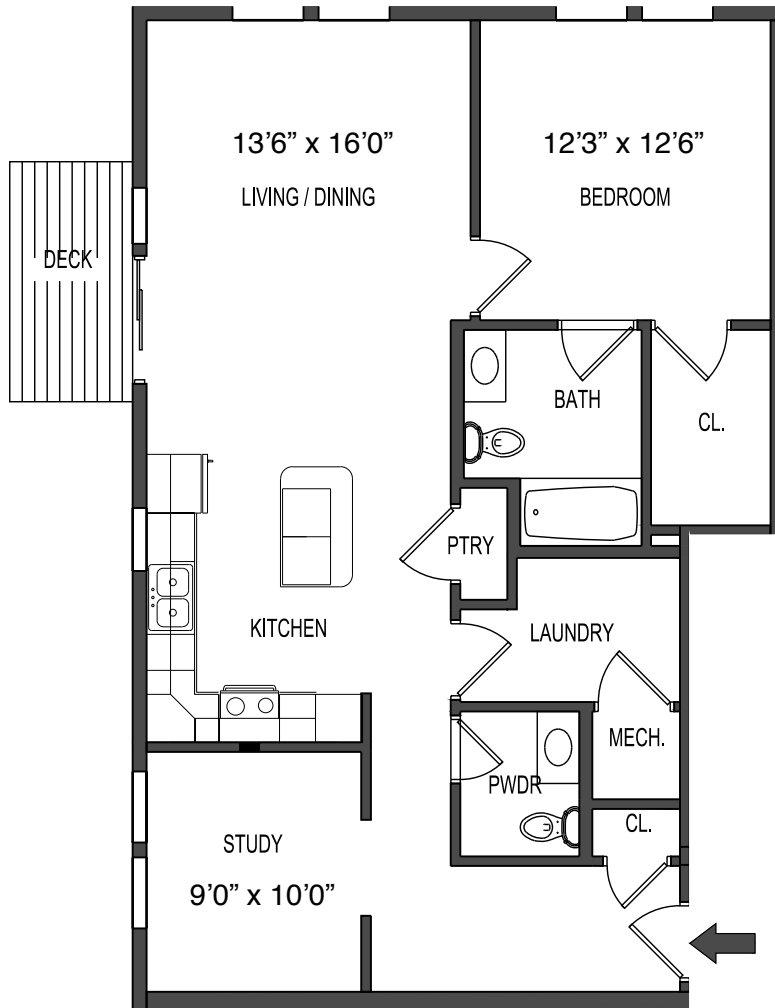

SPECIAL FEATURES

- Bedroom w/ Ceiling Fan
- Large Deck
- Laundry Room
- Pantry
- Powder Room
- Study/Office w/ Ceiling Fan

BUILDING "1"
SECOND FLOOR
APT. #1214
ONE BEDROOM
1ST FLOOR AREA: 967+/-