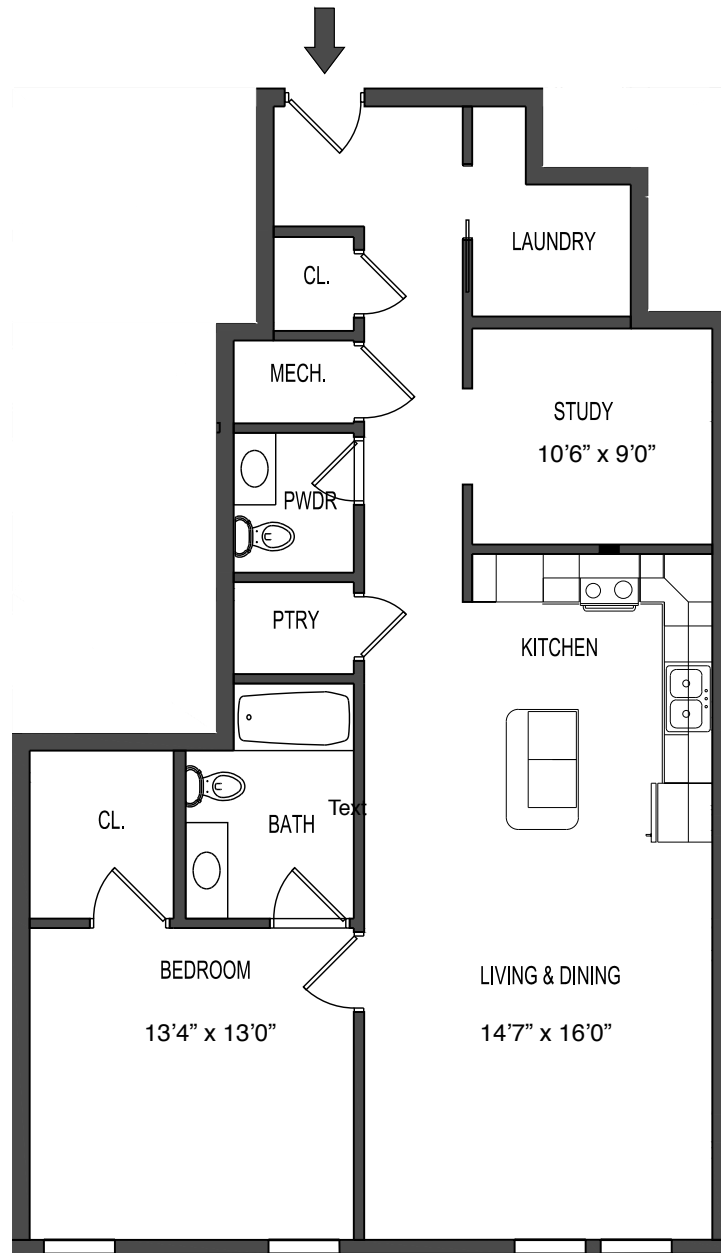

SPECIAL FEATURES

- Bedroom w/ Ceiling Fan
- Built-in Closet Shelving
- Laundry Room
- Pantry
- Powder Room
- Study/Office w/ Ceiling Fan

BUILDING "1"
FIRST FLOOR
APT. #1102
ONE BEDROOM
FLOOR AREA: 1,053 +/-