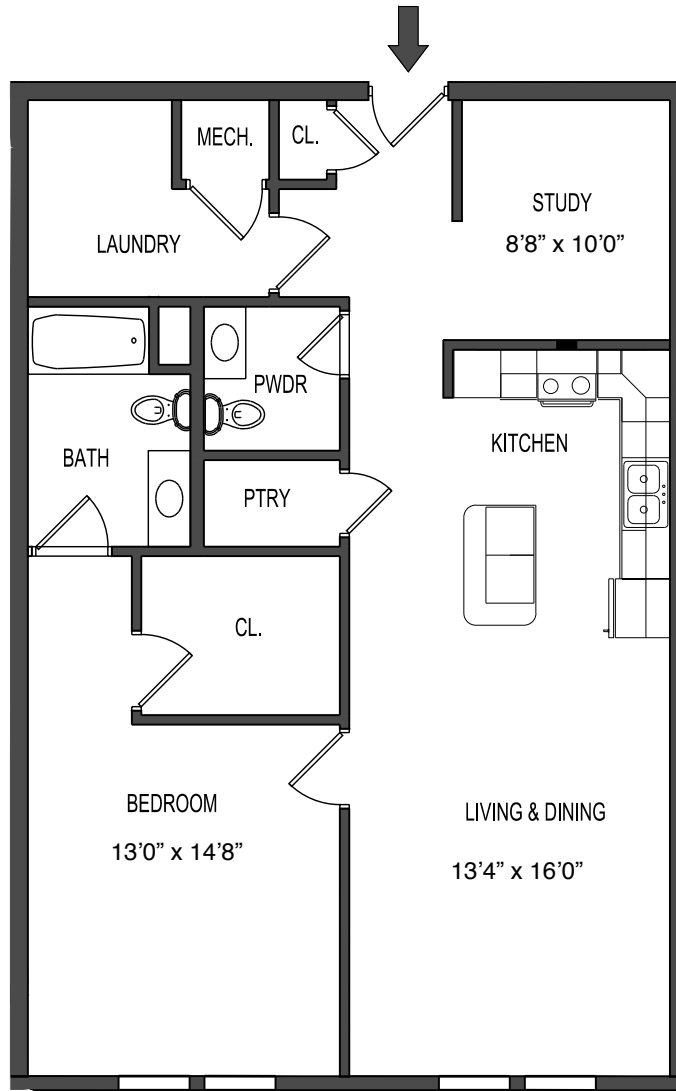

**SPECIAL FEATURES**

- Bedroom w/ Ceiling Fan
- Built-in Closet Shelving
- Laundry Room
- Pantry
- Powder Room
- Study/Office w/ Ceiling Fan

BUILDING "1"  
FIRST FLOOR  
APT. #1103  
ONE BEDROOM  
FLOOR AREA: 1,088 +/-