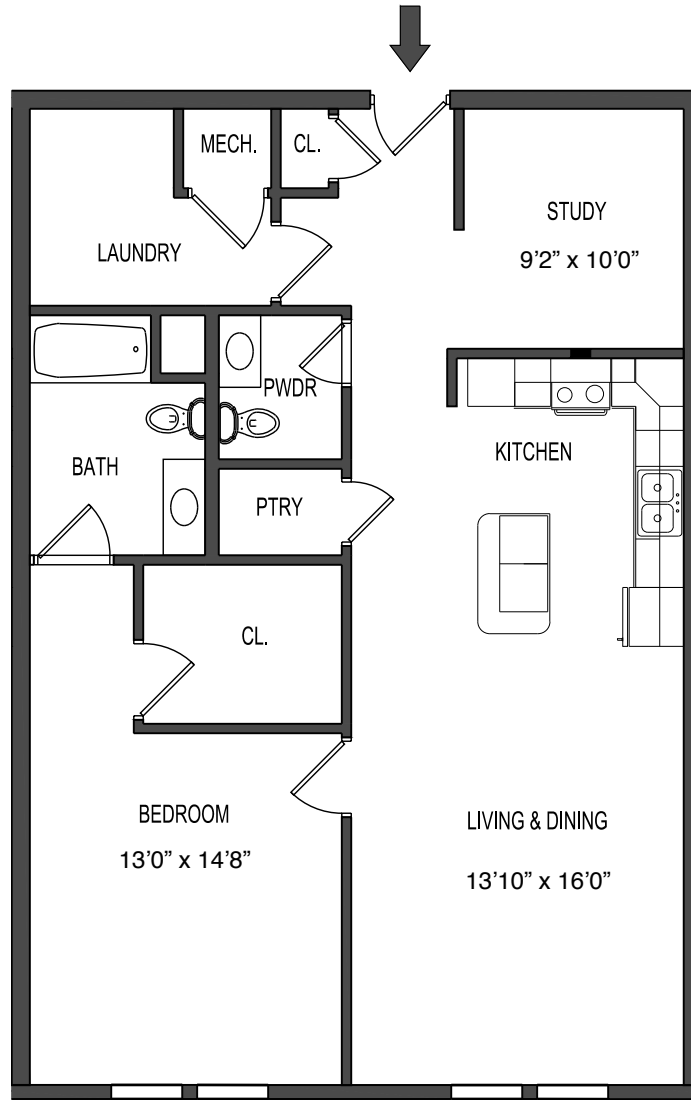

SPECIAL FEATURES

- Bedroom w/ Ceiling Fan
- Built-in Closet Shelving
- Laundry Room
- Pantry
- Powder Room
- Study/Office w/ Ceiling Fan

BUILDING "1"
FIRST FLOOR
APT. #1104
ONE BEDROOM
FLOOR AREA: 1,108 +/-