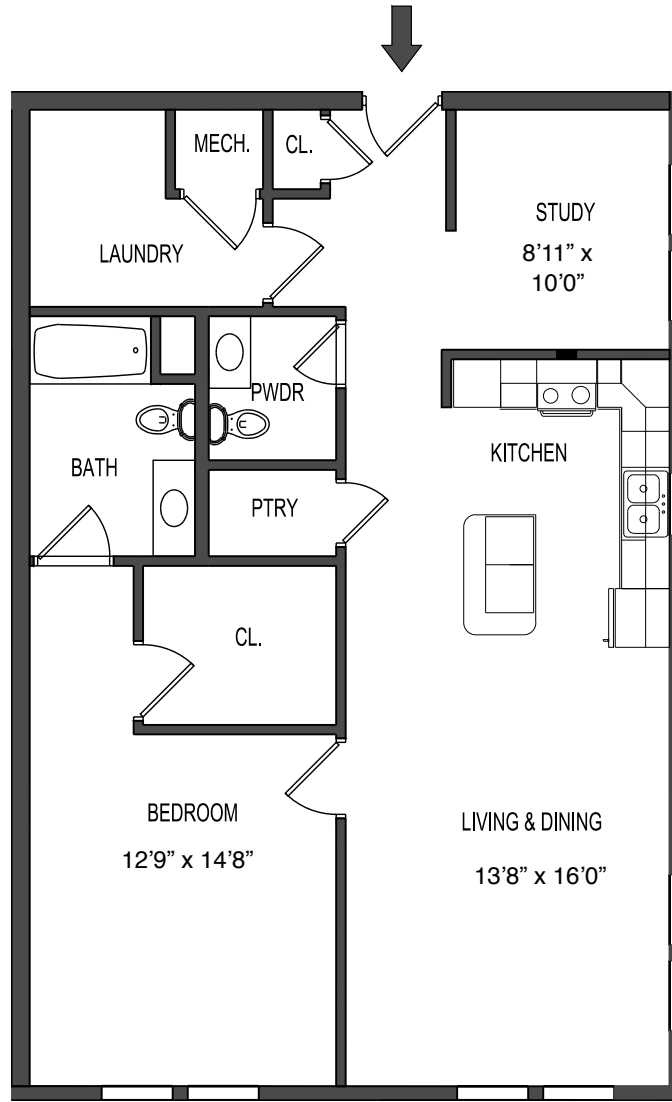

SPECIAL FEATURES

- Bedroom w/ Ceiling Fan
- Laundry Room
- Pantry
- Powder Room
- Study/Office w/ Ceiling Fan

BUILDING "1"
FIRST FLOOR
APT. #1105
ONE BEDROOM
FLOOR AREA: 1,085 +/-