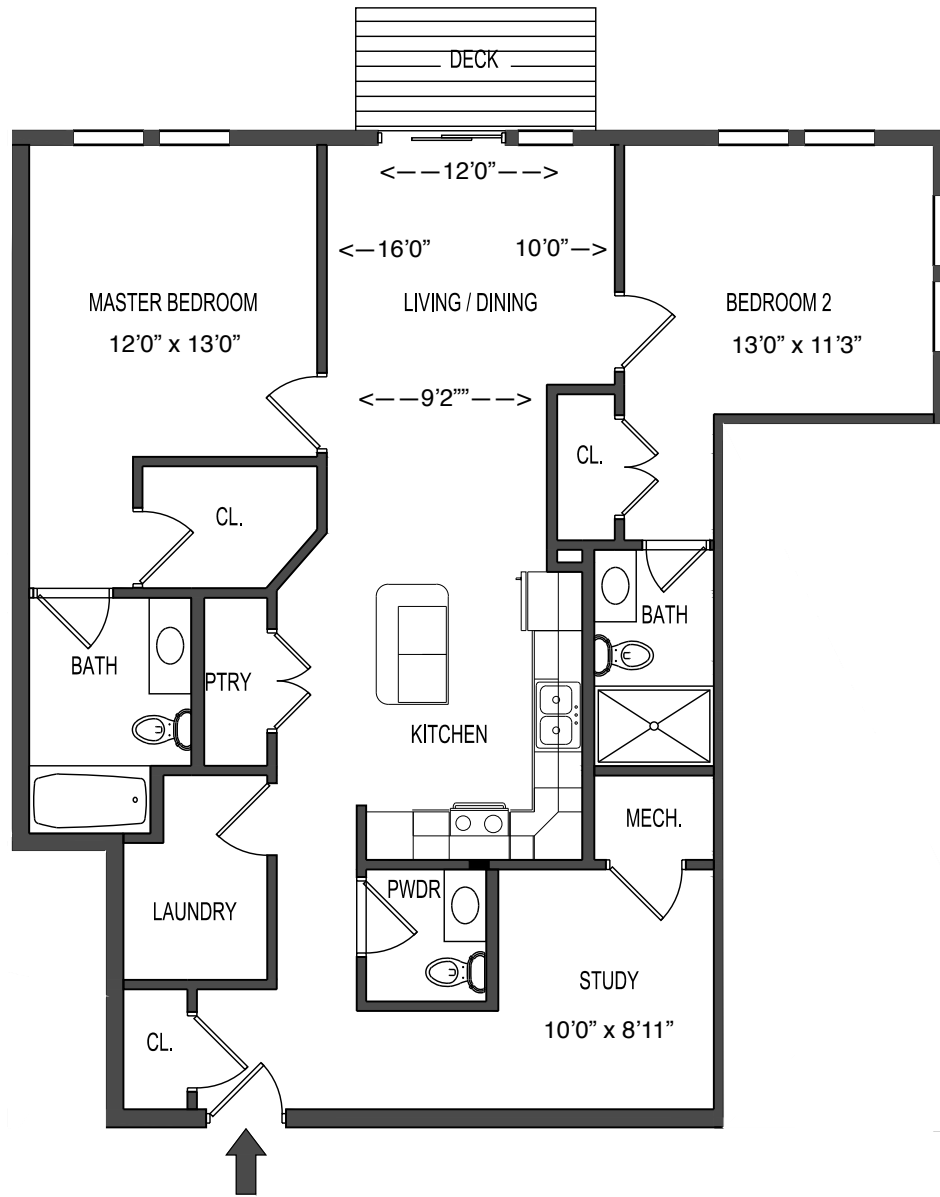

SPECIAL FEATURES

- Bedroom w/ Ceiling Fan
- Built-in Closet Shelving
- Large Deck
- Laundry Room
- Pantry
- Powder Room
- Study/Office w/ Ceiling Fan

BUILDING "1"
 FIRST FLOOR
 APT. #1106
 TWO BEDROOMS
 FLOOR AREA: 1,205 +/-