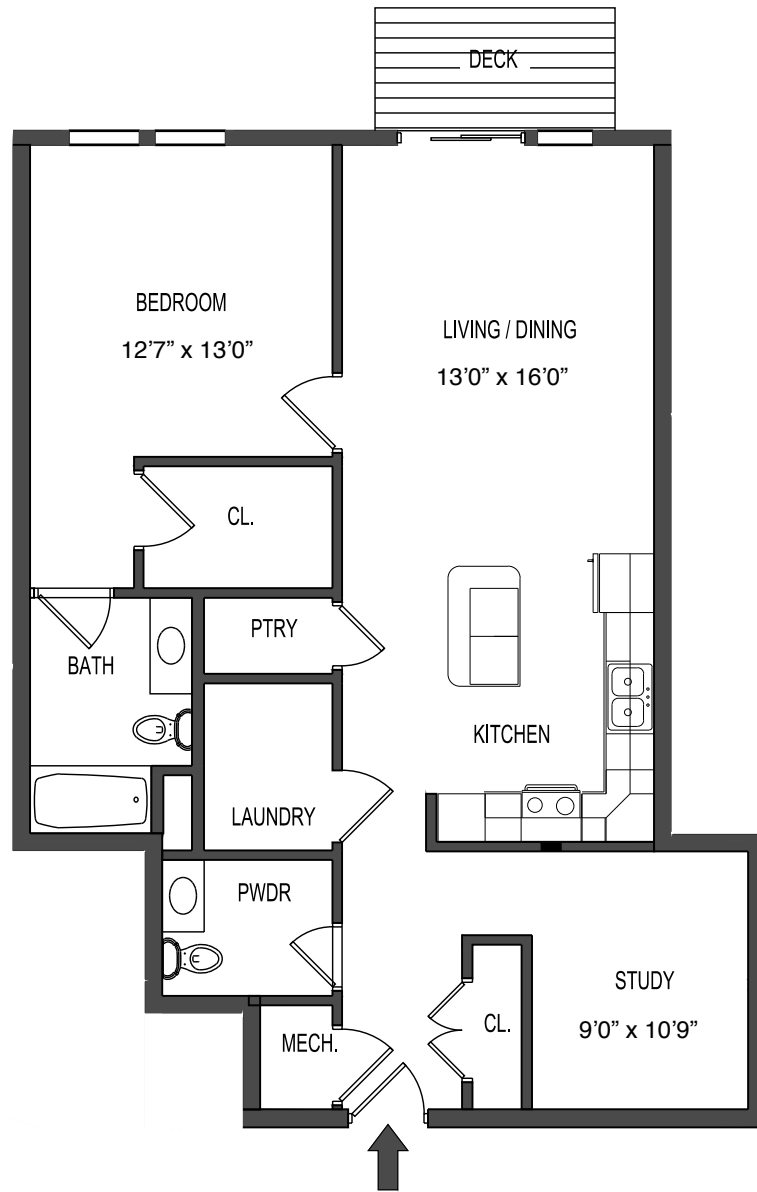

SPECIAL FEATURES

- Bedroom w/ Ceiling Fan
- Built-in Closet Shelving
- Large Deck
- Laundry Room
- Pantry
- Powder Room
- Study/Office w/ Ceiling Fan

BUILDING "1"
FIRST FLOOR
APT. #1107
ONE BEDROOM
FLOOR AREA: 1,024 +/-