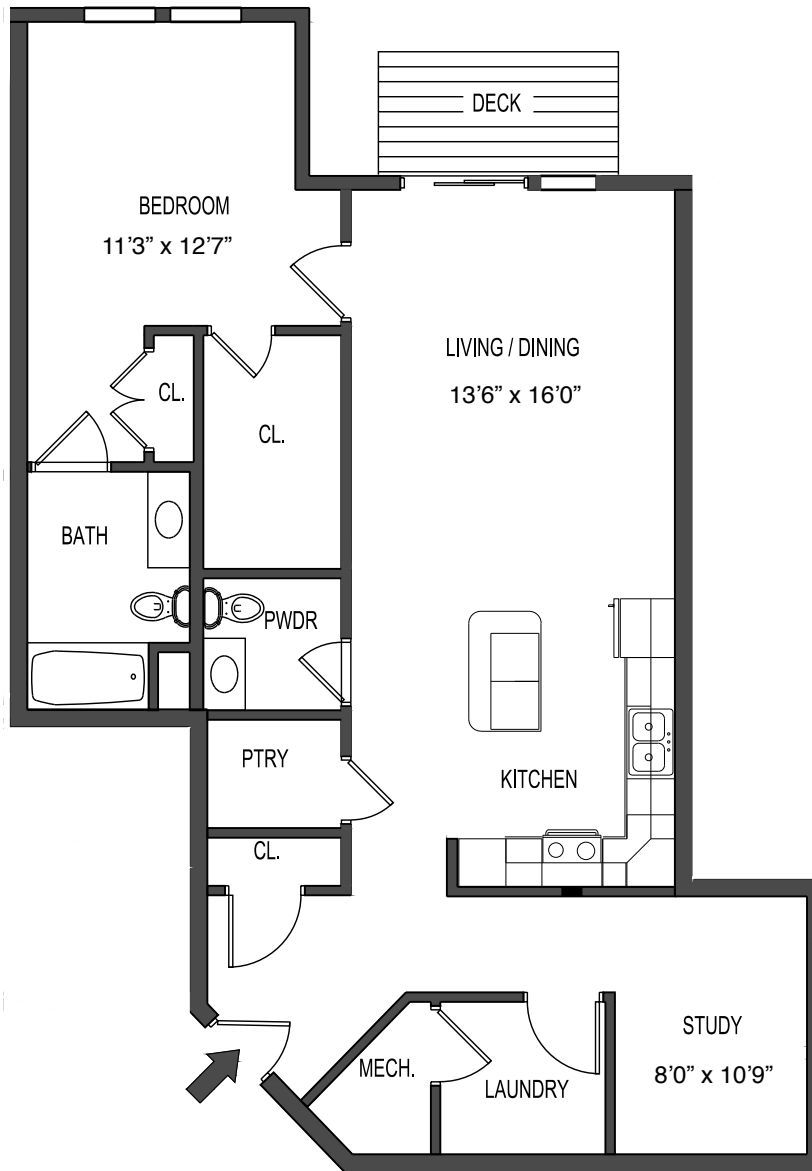

SPECIAL FEATURES

- Bedroom w/ Ceiling Fan
- Built-in Closet Shelving
- Large Deck
- Laundry Room
- Pantry
- Powder Room
- Study/Office w/ Ceiling Fan

BUILDING "1"
FIRST FLOOR
APT. #1108
ONE BEDROOM
FLOOR AREA: 1,064 +/-