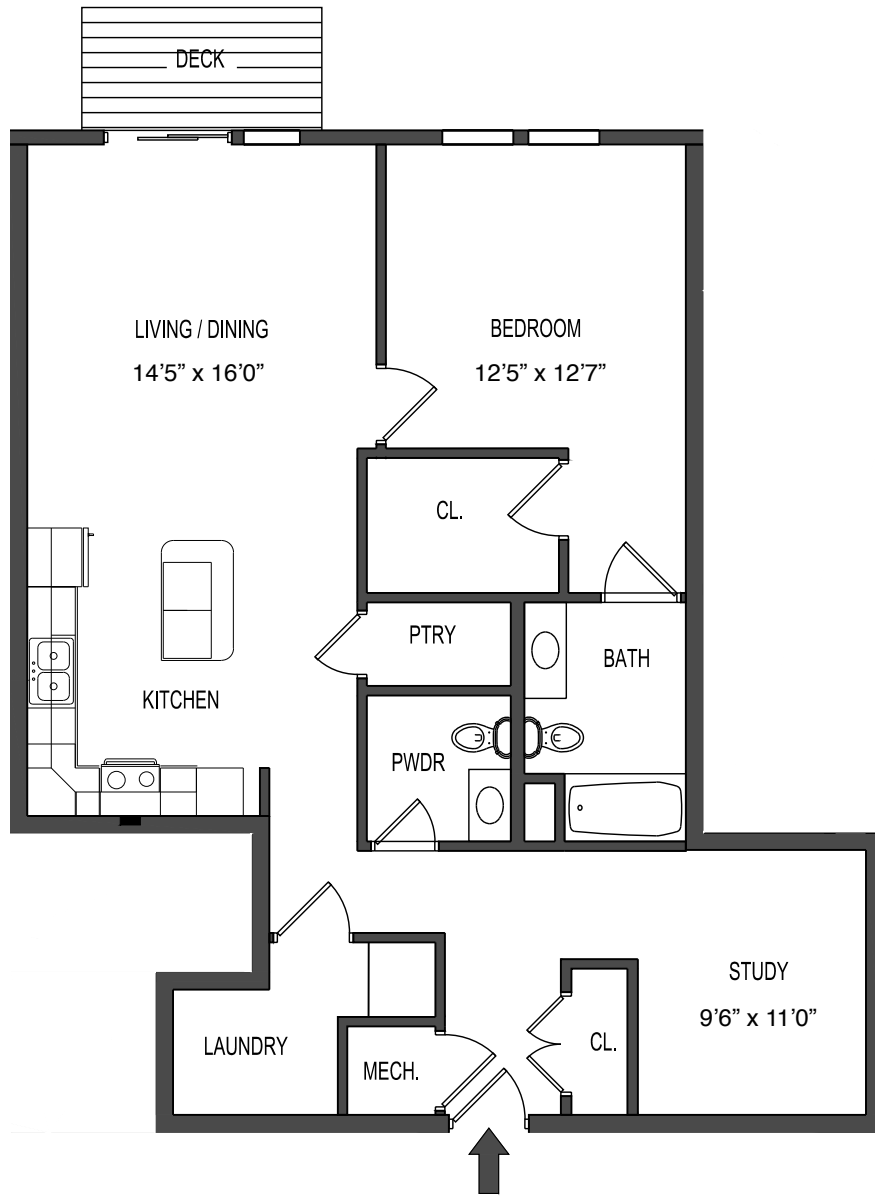

SPECIAL FEATURES

- Bedroom w/ Ceiling Fan
- Built-in Closet Shelving
- Large Deck
- Laundry Room
- Pantry
- Powder Room
- Study/Office w/ Ceiling Fan

BUILDING "1"
FIRST FLOOR
APT. #1109
ONE BEDROOM
FLOOR AREA: 1,064 +/-