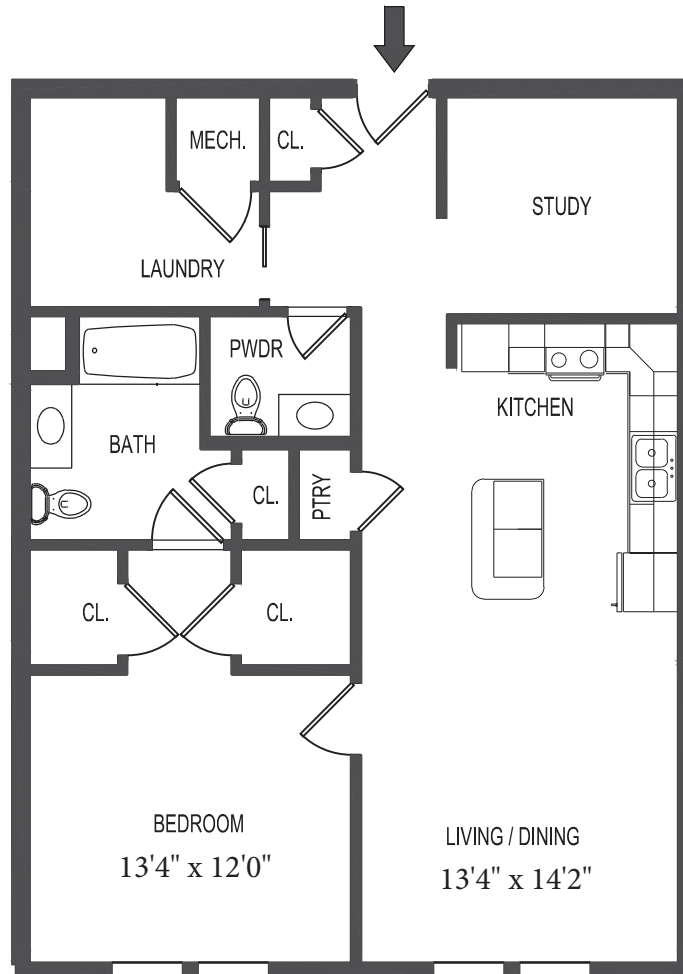

SPECIAL FEATURES

- Bedroom w/ Ceiling Fan
- Built-in Closet Shelving
- Laundry Room
- Pantry
- Powder Room
- Study/Office w/ Ceiling Fan

BUILDING "2"
FIRST FLOOR
APT. #2102
ONE BEDROOM
FLOOR AREA: 972 +/-