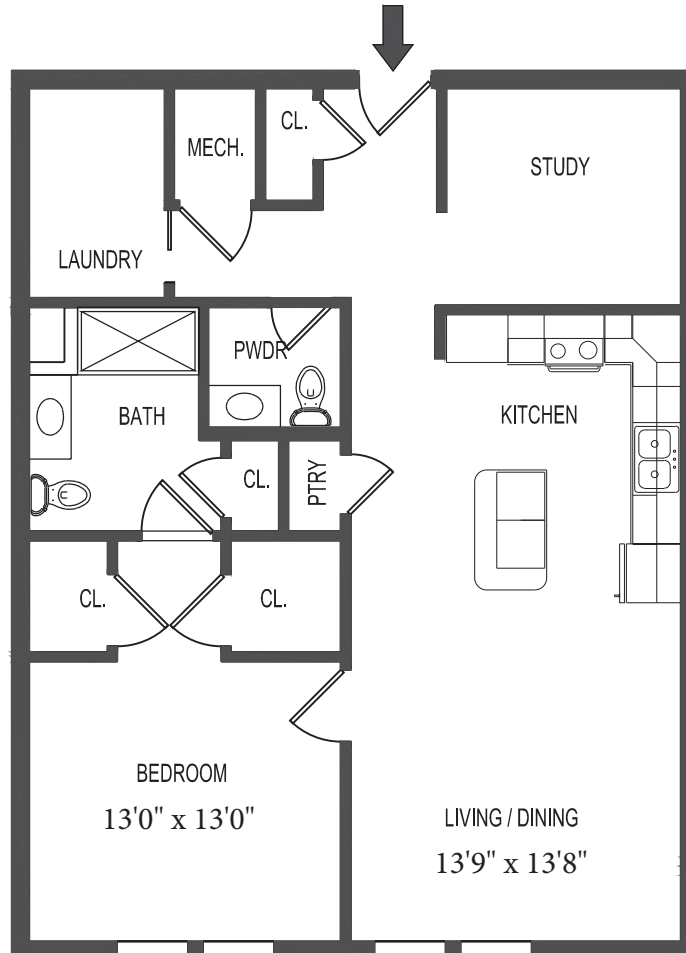

SPECIAL FEATURES

- Bedroom w/ Ceiling Fan
- Built-in Closet Shelving
- Laundry Room
- Pantry
- Powder Room
- Study/Office w/ Ceiling Fan

BUILDING "2"
FIRST FLOOR
APT. #2103
ONE BEDROOM
FLOOR AREA: 963 +/-